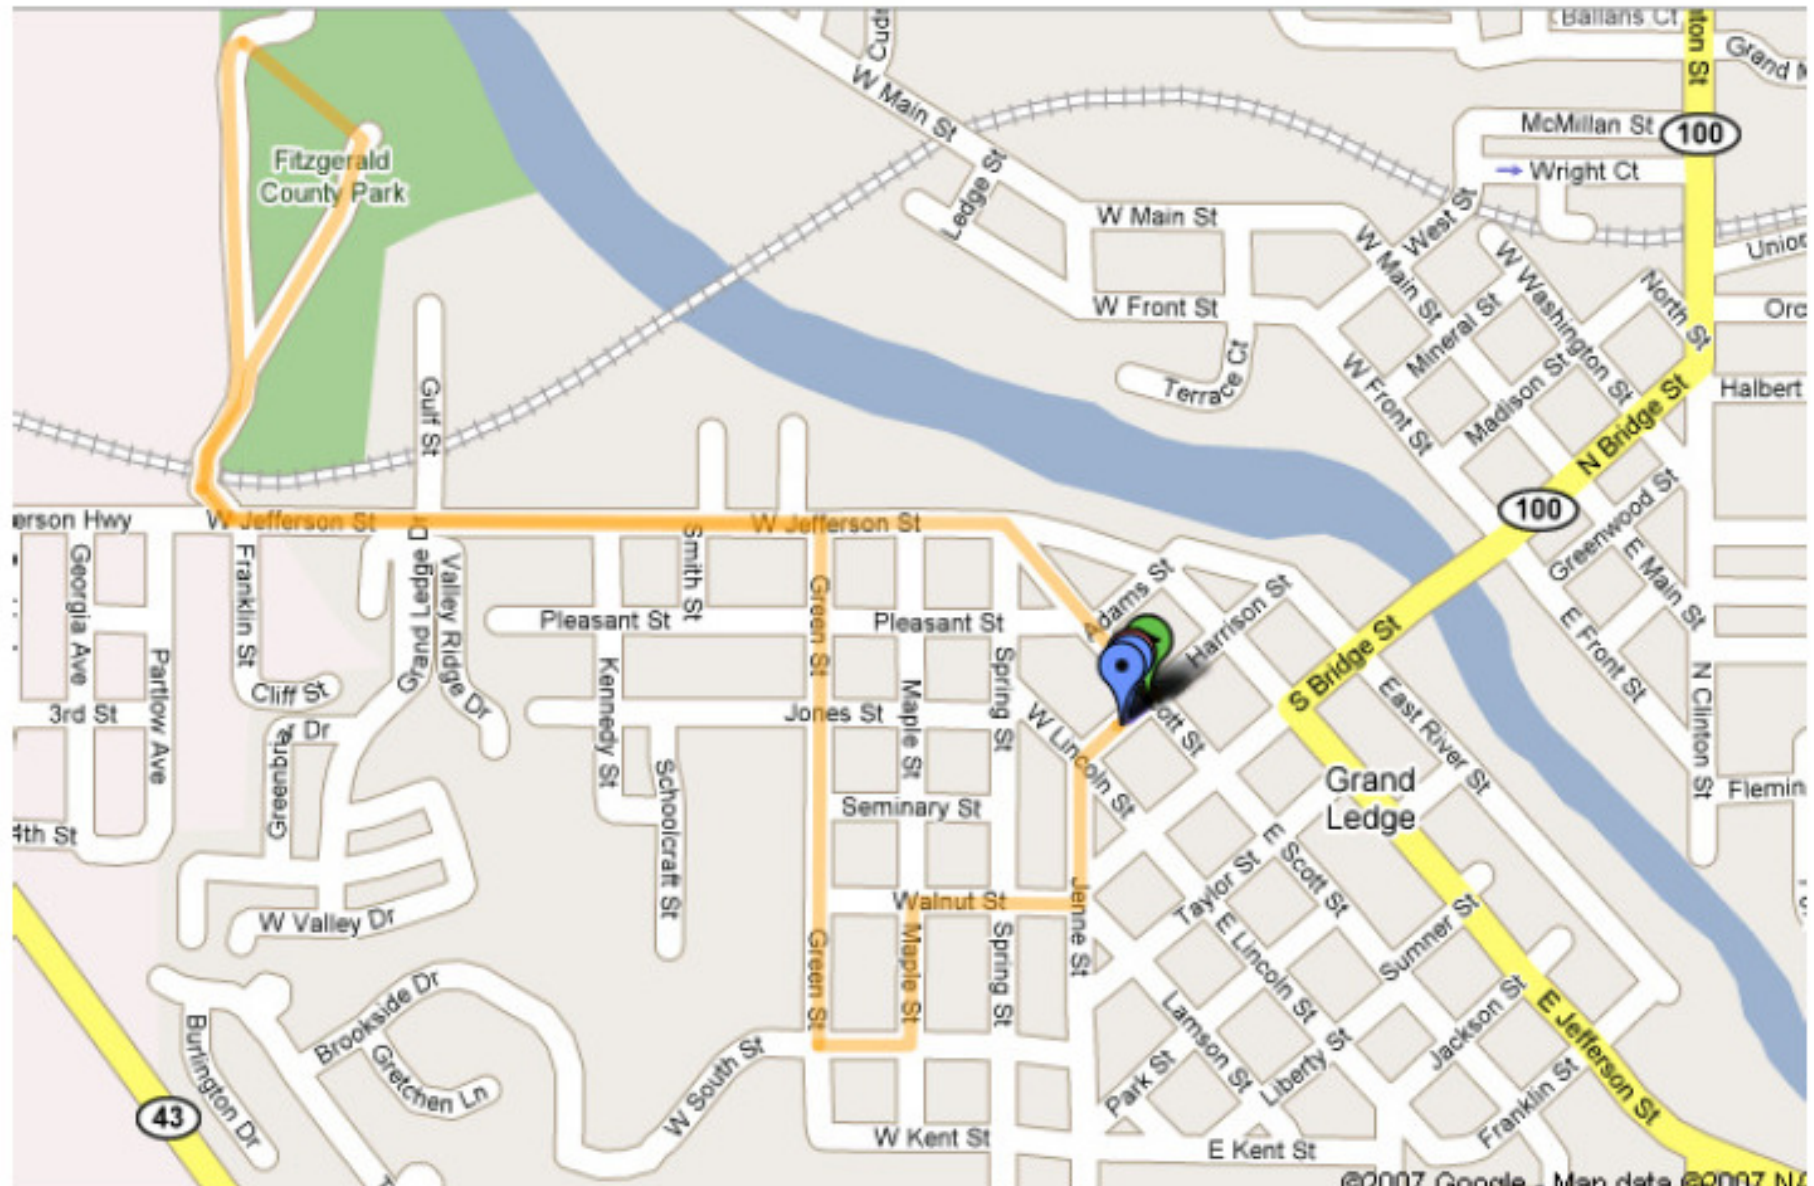

JOSH SPALSUBURY 5K COMET CHASE RACE ROUTE

(Race route marked in orange. Start and Finish marked with green and blue push pins. Starts at Harrison heading out northeast on Scott St. to Jefferson around Fitzgerald, back to Jefferson, to Green Street, to South Street, then to Maple, to Walnut, to Jenne, than back to Harrison Street to finish.