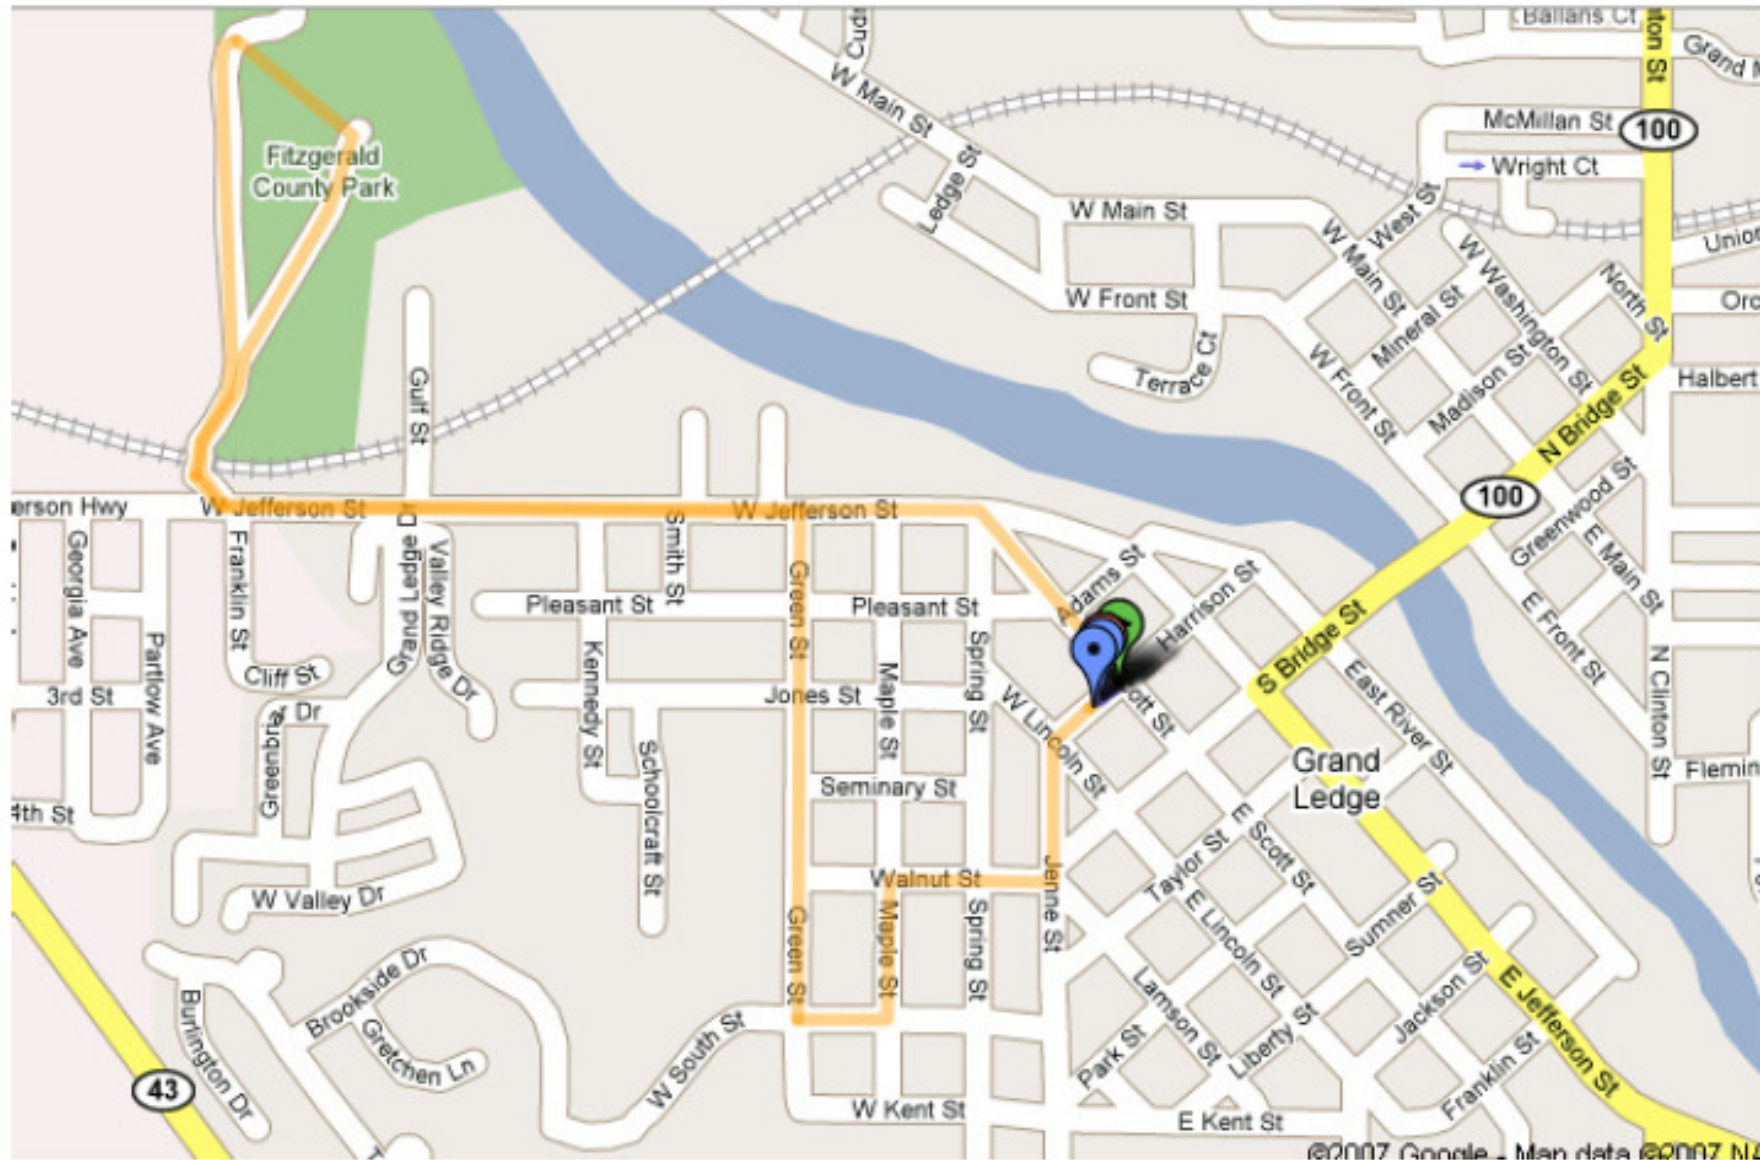

JOSH SPALSBURY 5K COMET CHASE RACE ROUTE MAP

(Race route marked in orange. Start and Finish marked with green and blue push pins. Starts at Harrison heading out northeast on Scott St. to Jefferson around Fitzgerald, back to Jefferson, to Green Street, to South Street, then to Maple, to Walnut, to Jenne, than back to Harrison Street to finish.